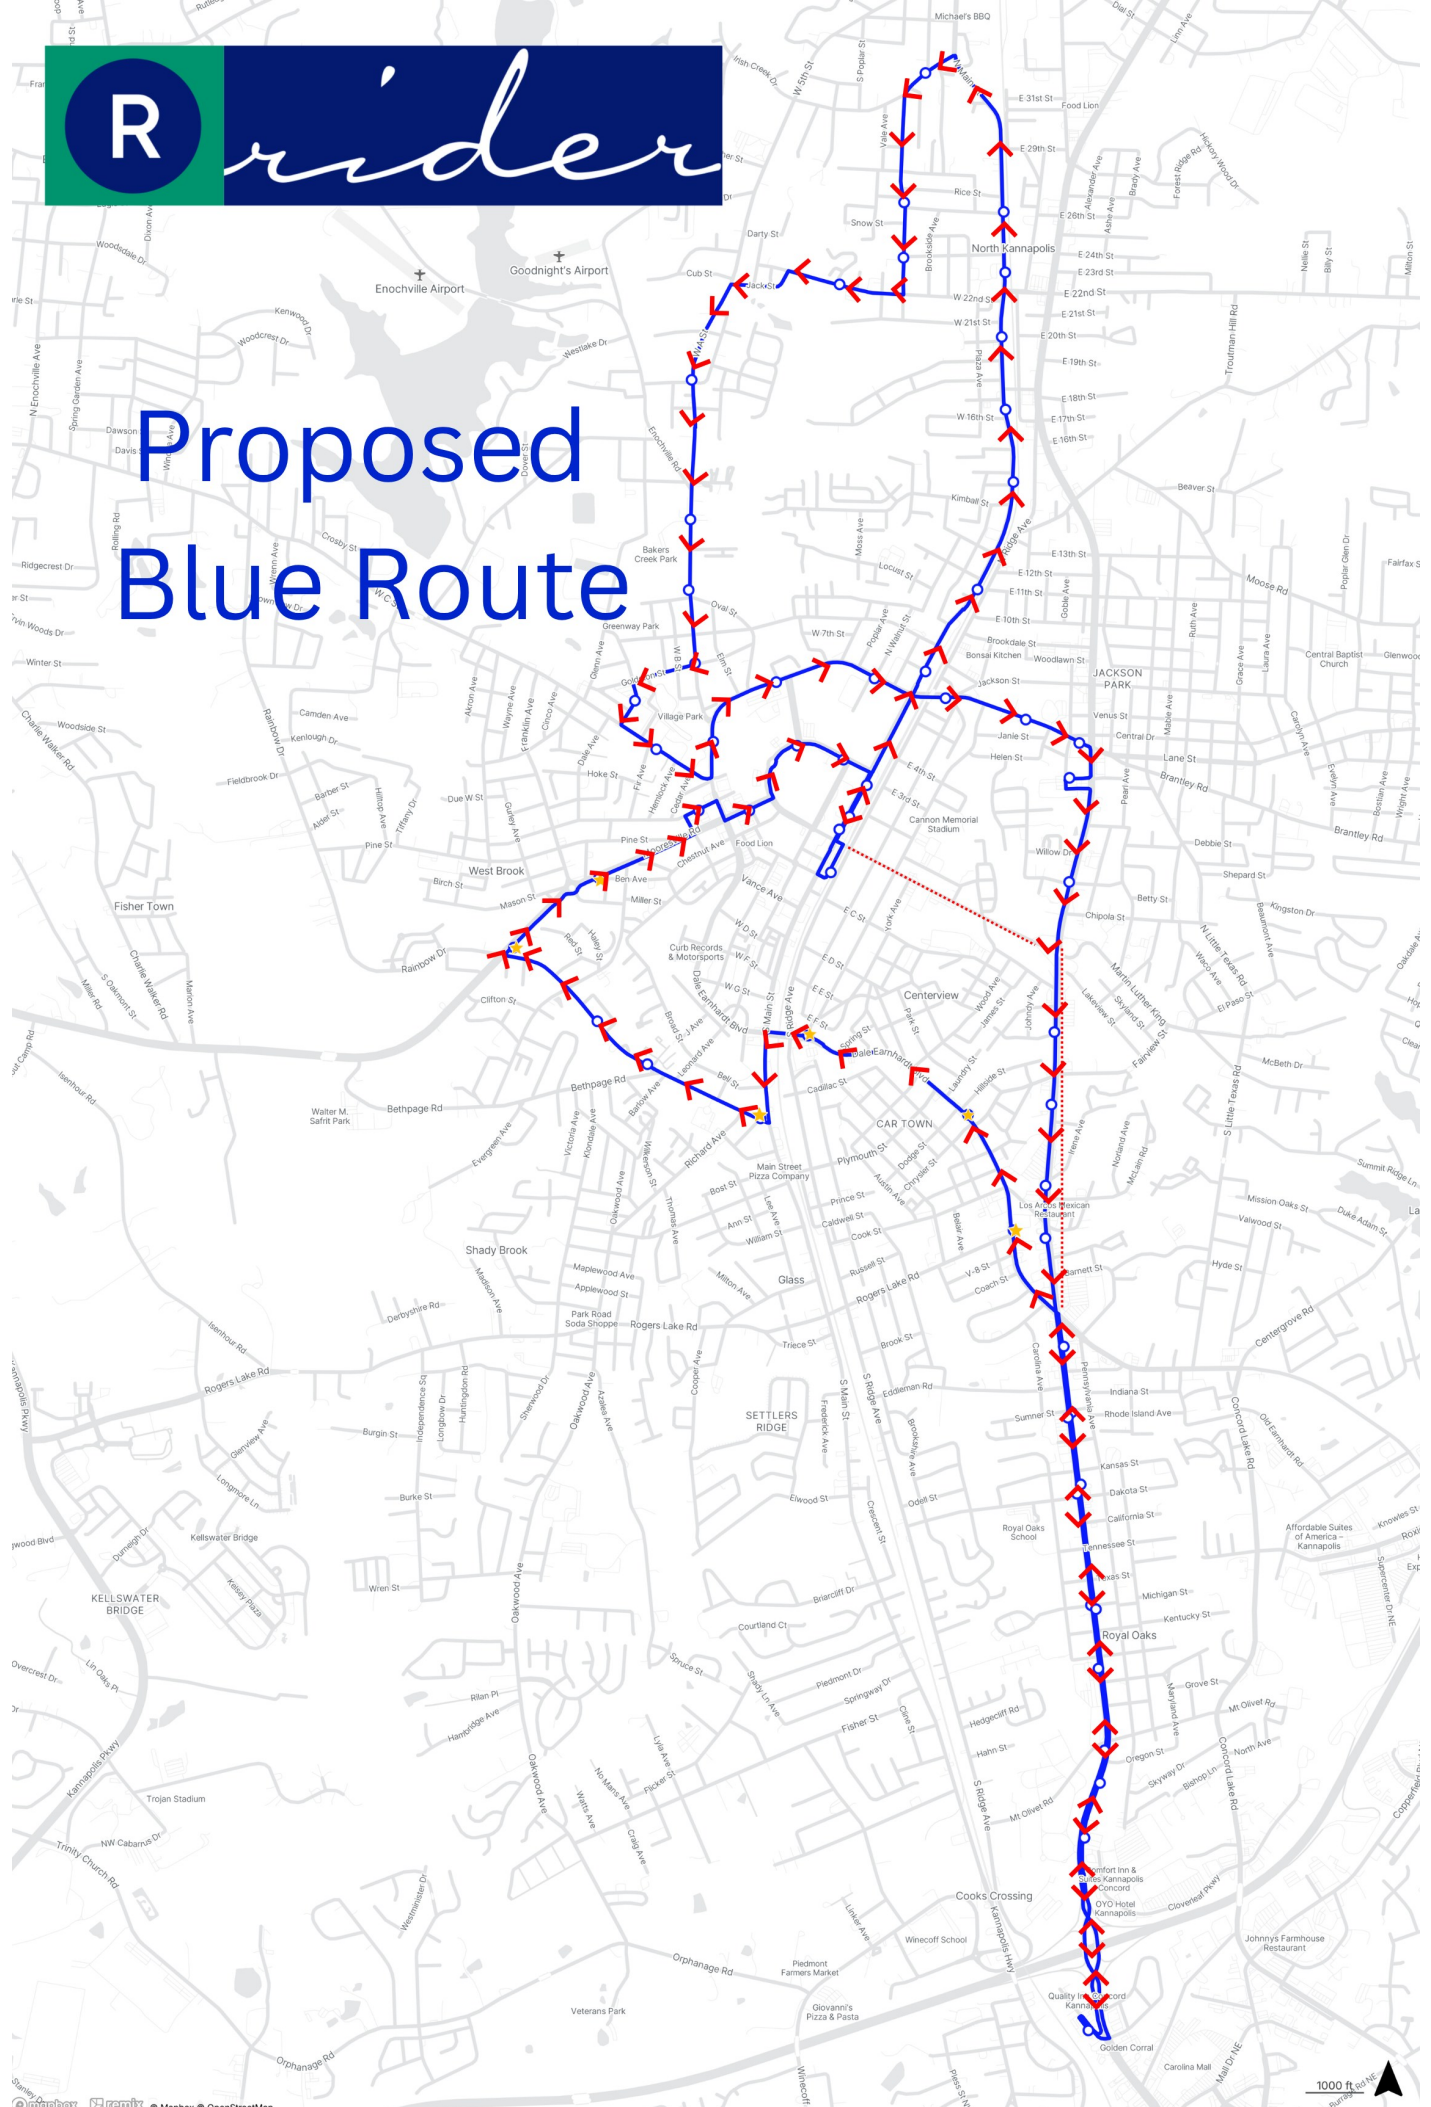

Current Routes

Proposed Weekday Routes

Proposed Weekend Routes

Your paragraph text

Proposed Blue Route

	Transfer wait time	Blue Route	Other Routes	Transfer wait time
		5:30	5:30	
	+45	6:45	6:30	+15
			7:30	+30
	+30	8:00	8:30	+45
Only time the Blue will meet with all other routes.	+15	9:15	9:30	+60
	0	10:30	10:30	0
	+45	11:45	11:30	+15
	+45	1:00	12:30	+30
	+45	2:15	1:45	+30
	+45	3:30	3:00	+30
	+45	4:45	4:15	+30
			5:30	+30
	+30	6:00	6:30	+45
	+15	7:15	7:30	
		8:30	8:30	

You are unable to transfer to Blue Route after 6:30pm.

Red text is passenger wait time at the Rider Transit Center before transferring between routes.

Proposed Green Route

Stops Affected by Elimination of Weekday Service

Route	Stop Description
Brown	Kannapolis Hwy & DMV-OB
Brown	Winecoff School Rd & Shady Lane Ave
Brown	Winecoff School Rd & Orphanage Rd
Brown	Oakwood Ave & Orphanage Cir
Brown	Oakwood Ave & Lantern Way
Brown	Oakwood Ave & Sunset Dr
Brown	Oakwood Ave & The Kannapolis Middle School
Brown	Oakwood Ave & Rogers Lake Rd
Brown	Richard Ave & Beechwood St
Brown	Richard Ave & Cabarrus Arms Apts
Brown	Bethpage Rd & Aileen Ave
Brown	Leonard Ave & Bell St
Brown	Pine St & Ridge Apts
Brown	Pine St & Key West Ave
Brown	Pine St & Needles Ct
Brown	Juniper St & Jasmine Ave
Brown	S Main St & West F St
Brown	Dale Earnhardt Blvd & Kannapolis Post Office
Brown	Dale Earnhardt Blvd & Ford St
Brown	Dale Earnhardt Blvd & Chrysler St
Brown	Dale Earnhardt Blvd & Rogers Lake Rd
Brown	Rogers Lake Rd & Bel Aire Ave
Brown	Rogers Lake Rd & S Ridge Ave
Brown	S Main St & Triage St
Brown	S Main St & Fredrick Ave
Brown	S Main St & Briarcliff Dr
Brown	S Main St & Springway Dr
Brown	S Main St & Easy St
Brown	Kannapolis Hwy & DMV - Inbound
Blue	Rt 29 & Dale Earnhardt Blv
Blue	DSS
Blue	Rt 29 & Delane St
Blue	Rt 29 & Sweet Gum St
Blue	Rt 29 & Smith St (Outbound)
Blue	MLK Jr Ave & Denver St
Blue	A.L. Brown High School
Blue	MLK Jr Ave & Ridge Ave