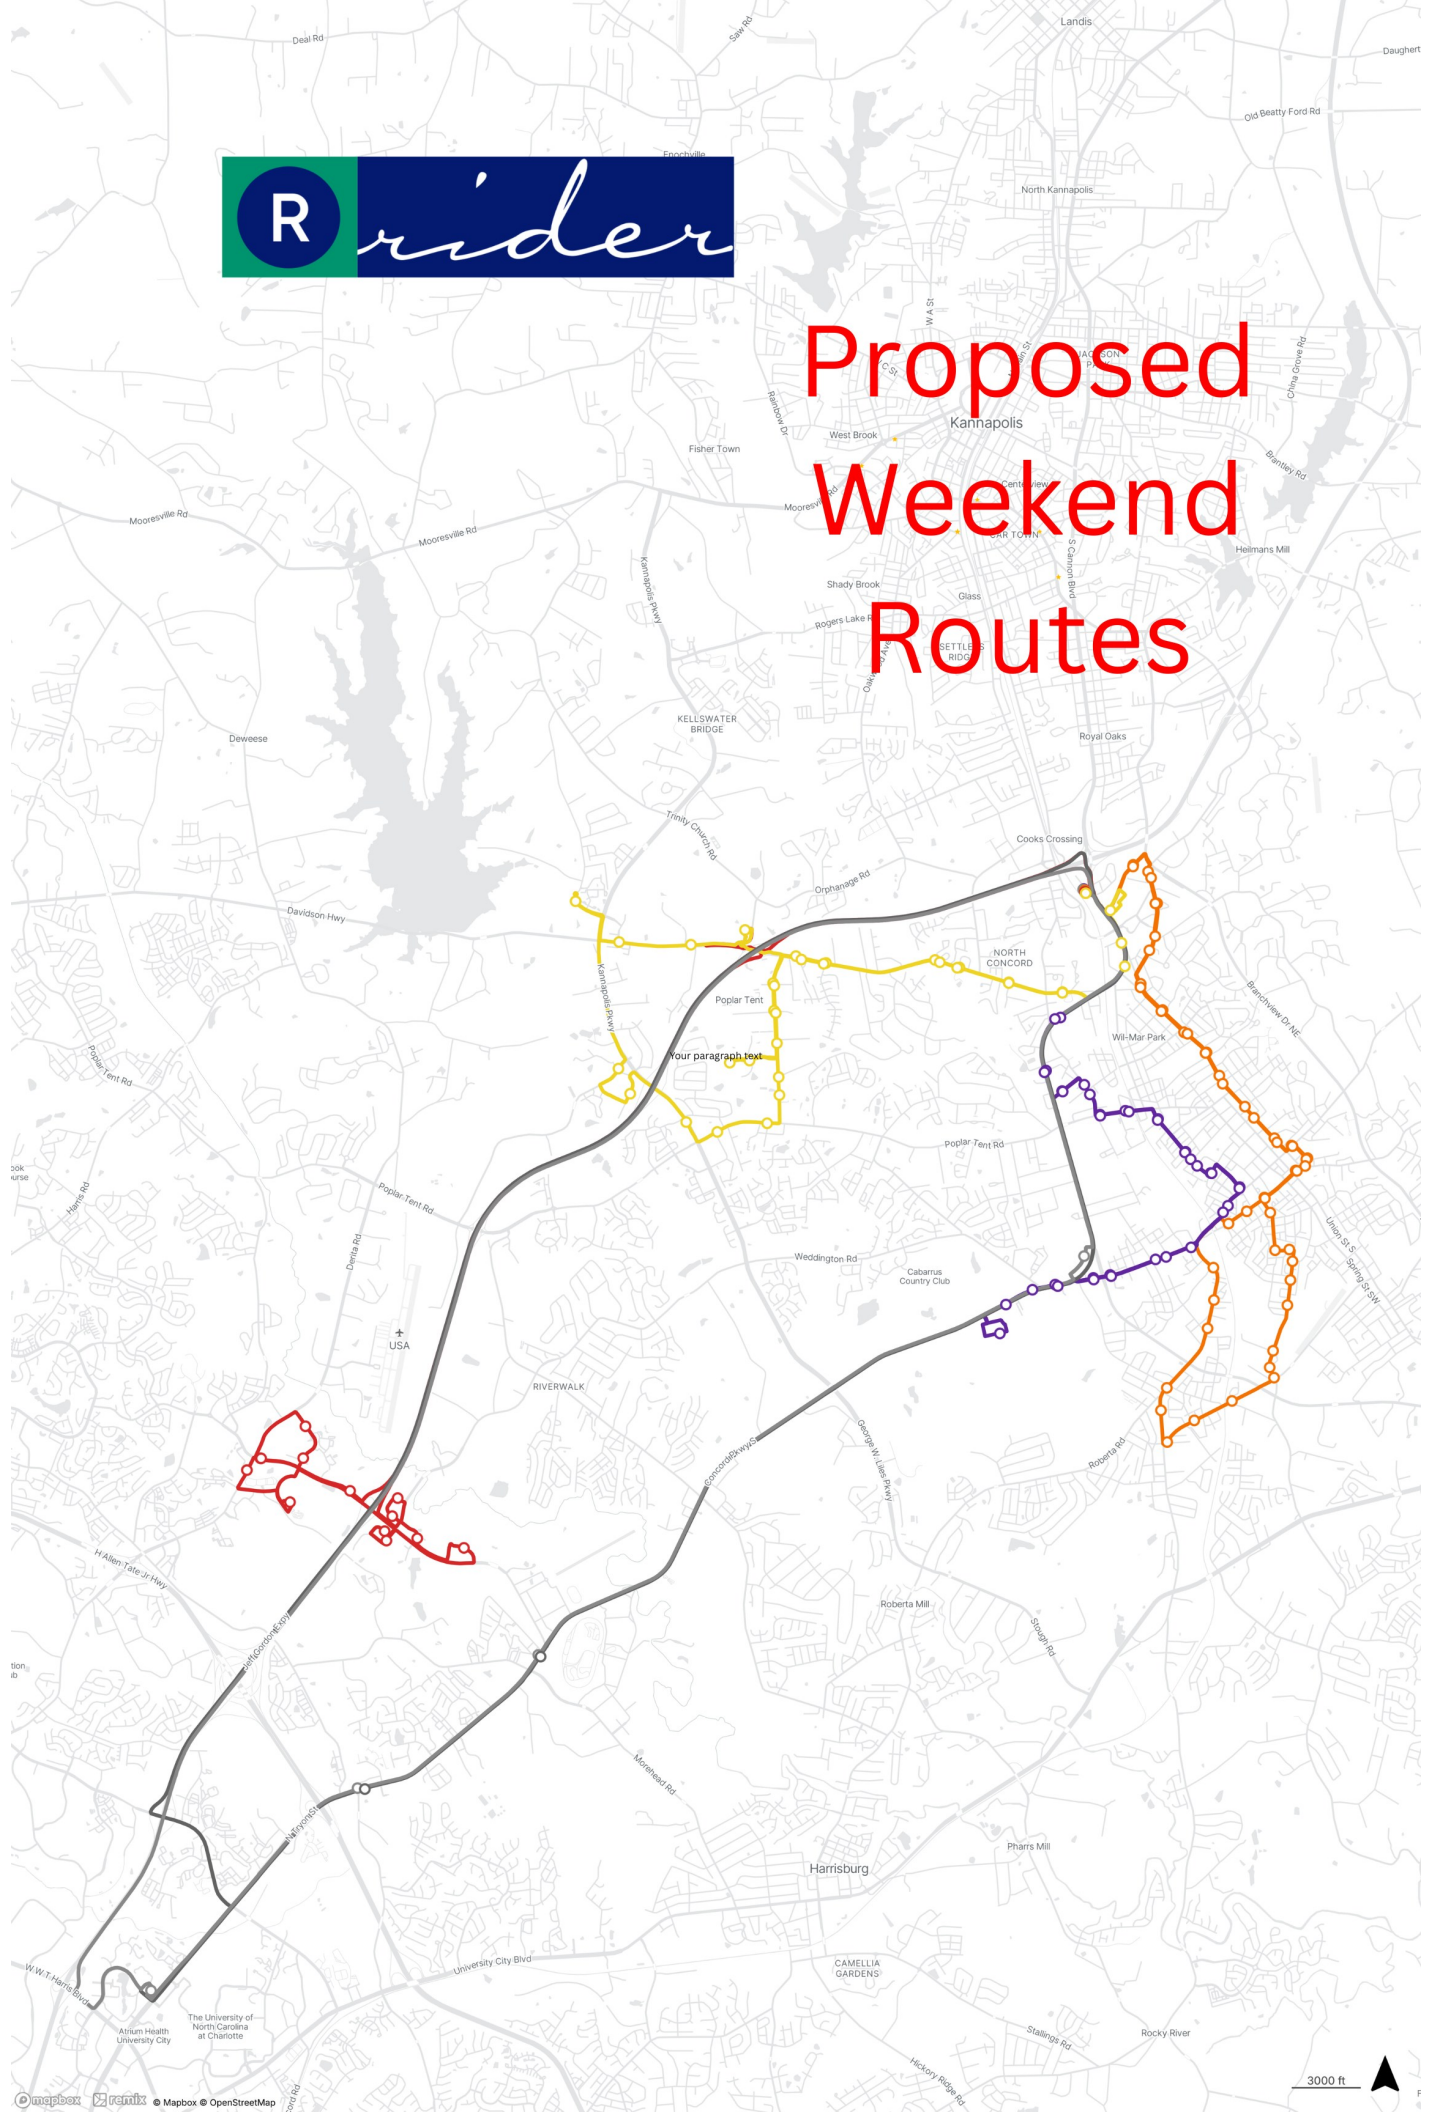

Current Routes

Proposed Weekday Routes

Proposed Weekend Routes

Your paragraph text

Proposed Blue Route

	Transfer wait time	Blue Route	Other Routes	Transfer wait time
		5:30	5:30	
	+45	6:45	6:30	+15
			7:30	+30
	+30	8:00	8:30	+45
Only time the Blue will meet with all other routes.	+15	9:15	9:30	+60
	0	10:30	10:30	0
	+45	11:45	11:30	+15
	+45	1:00	12:30	+30
	+45	2:15	1:45	+30
	+45	3:30	3:00	+30
	+45	4:45	4:15	+30
			5:30	+30
	+30	6:00	6:30	+45
	+15	7:15	7:30	
		8:30	8:30	

You are unable to transfer to Blue Route after 6:30pm.

Red text is passenger wait time at the Rider Transit Center before transferring between routes.

Proposed Green Route

Stops Affected by Elimination of Weekday Service

Route	Stop Description
Brown	Kannapolis Hwy & DMV-OB
Brown	Winecoff School Rd & Shady Lane Ave
Brown	Winecoff School Rd & Orphanage Rd
Brown	Oakwood Ave & Orphanage Cir
Brown	Oakwood Ave & Lantern Way
Brown	Oakwood Ave & Sunset Dr
Brown	Oakwood Ave & The Kannapolis Middle School
Brown	Oakwood Ave & Rogers Lake Rd
Brown	Richard Ave & Beechwood St
Brown	Richard Ave & Cabarrus Arms Apts
Brown	Bethpage Rd & Aileen Ave
Brown	Leonard Ave & Bell St
Brown	Pine St & Ridge Apts
Brown	Pine St & Key West Ave
Brown	Pine St & Needles Ct
Brown	Juniper St & Jasmine Ave
Brown	S Main St & West F St
Brown	Dale Earnhardt Blvd & Kannapolis Post Office
Brown	Dale Earnhardt Blvd & Ford St
Brown	Dale Earnhardt Blvd & Chrysler St
Brown	Dale Earnhardt Blvd & Rogers Lake Rd
Brown	Rogers Lake Rd & Bel Aire Ave
Brown	Rogers Lake Rd & S Ridge Ave
Brown	S Main St & Triage St
Brown	S Main St & Fredrick Ave
Brown	S Main St & Briarcliff Dr
Brown	S Main St & Springway Dr
Brown	S Main St & Easy St
Brown	Kannapolis Hwy & DMV - Inbound
Blue	Rt 29 & Dale Earnhardt Blv
Blue	DSS
Blue	Rt 29 & Delane St
Blue	Rt 29 & Sweet Gum St
Blue	Rt 29 & Smith St (Outbound)
Blue	MLK Jr Ave & Denver St
Blue	A.L. Brown High School
Blue	MLK Jr Ave & Ridge Ave