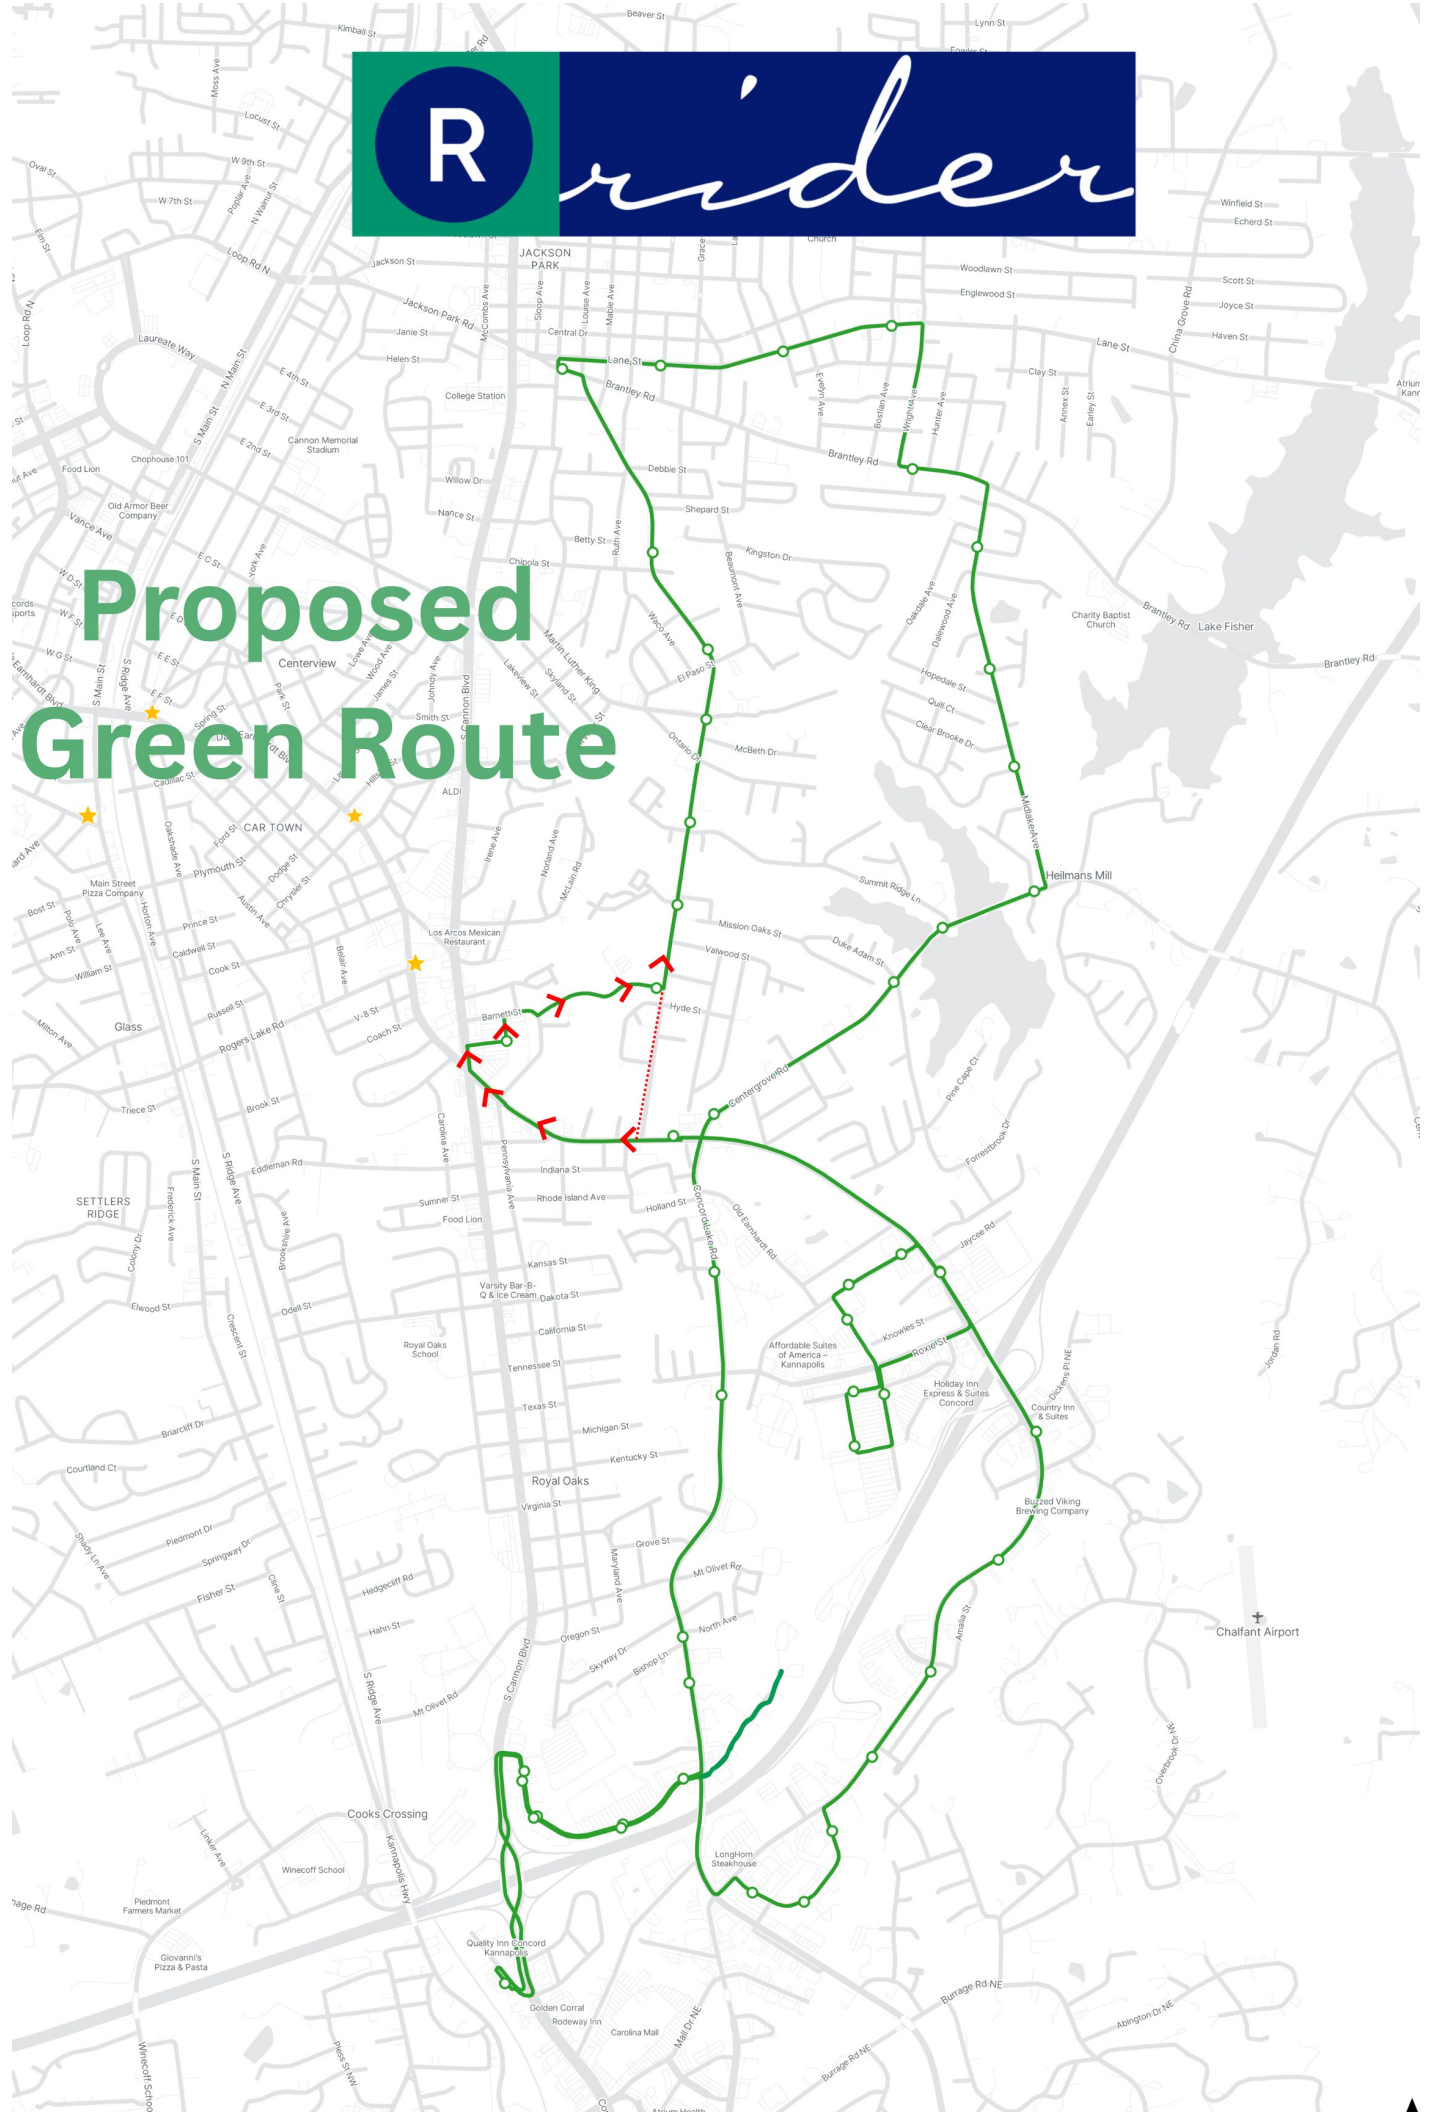

Current Routes

Proposed Weekday Routes

Proposed Weekend Routes

Your paragraph text

Proposed Blue Route

	Transfer wait time	Blue Route	Other Routes	Transfer wait time
		5:30	5:30	
	+45	6:45	6:30	+15
			7:30	+30
	+30	8:00	8:30	+45
Only time the Blue will meet with all other routes.	+15	9:15	9:30	+60
	0	10:30	10:30	0
	+45	11:45	11:30	+15
	+45	1:00	12:30	+30
	+45	2:15	1:45	+30
	+45	3:30	3:00	+30
	+45	4:45	4:15	+30
			5:30	+30
	+30	6:00	6:30	+45
	+15	7:15	7:30	
		8:30	8:30	

You are unable to transfer to Blue Route after 6:30pm.

Red text is passenger wait time at the Rider Transit Center before transferring between routes.

Proposed Green Route

Stops Affected by Elimination of Weekday Service

Route	Stop Description
Brown	Kannapolis Hwy & DMV-OB
Brown	Winecoff School Rd & Shady Lane Ave
Brown	Winecoff School Rd & Orphanage Rd
Brown	Oakwood Ave & Orphanage Cir
Brown	Oakwood Ave & Lantern Way
Brown	Oakwood Ave & Sunset Dr
Brown	Oakwood Ave & The Kannapolis Middle School
Brown	Oakwood Ave & Rogers Lake Rd
Brown	Richard Ave & Beechwood St
Brown	Richard Ave & Cabarrus Arms Apts
Brown	Bethpage Rd & Aileen Ave
Brown	Leonard Ave & Bell St
Brown	Pine St & Ridge Apts
Brown	Pine St & Key West Ave
Brown	Pine St & Needles Ct
Brown	Juniper St & Jasmine Ave
Brown	S Main St & West F St
Brown	Dale Earnhardt Blvd & Kannapolis Post Office
Brown	Dale Earnhardt Blvd & Ford St
Brown	Dale Earnhardt Blvd & Chrysler St
Brown	Dale Earnhardt Blvd & Rogers Lake Rd
Brown	Rogers Lake Rd & Bel Aire Ave
Brown	Rogers Lake Rd & S Ridge Ave
Brown	S Main St & Triage St
Brown	S Main St & Fredrick Ave
Brown	S Main St & Briarcliff Dr
Brown	S Main St & Springway Dr
Brown	S Main St & Easy St
Brown	Kannapolis Hwy & DMV - Inbound
Blue	Rt 29 & Dale Earnhardt Blv
Blue	DSS
Blue	Rt 29 & Delane St
Blue	Rt 29 & Sweet Gum St
Blue	Rt 29 & Smith St (Outbound)
Blue	MLK Jr Ave & Denver St
Blue	A.L. Brown High School
Blue	MLK Jr Ave & Ridge Ave