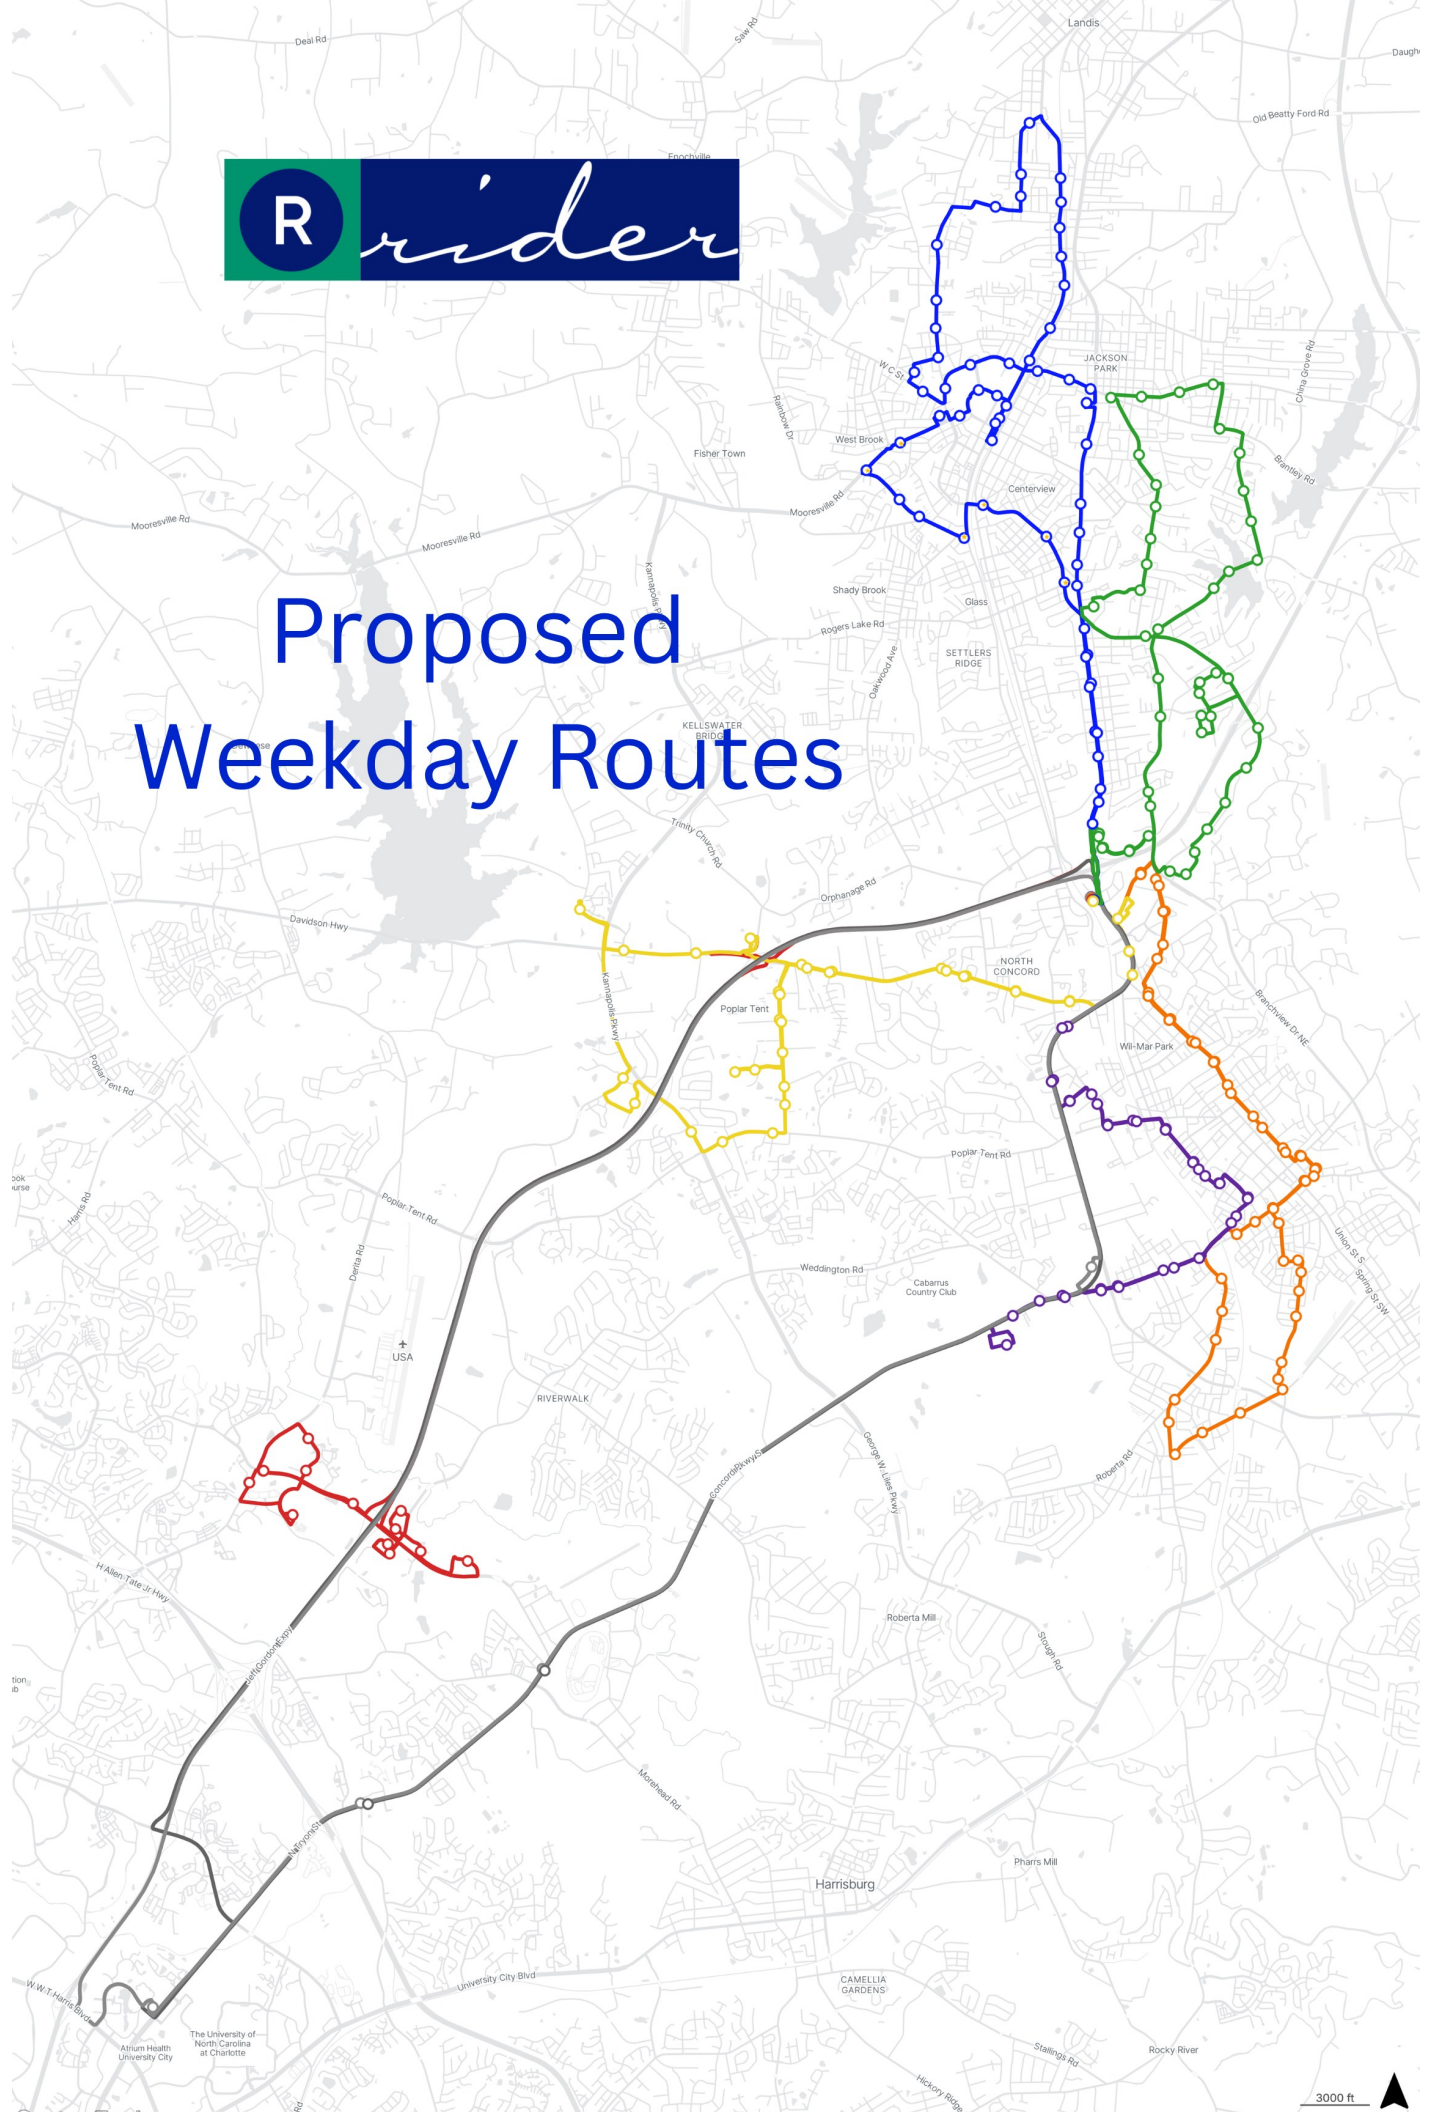

Current Routes

Proposed Weekday Routes

Proposed Weekend Routes

Your paragraph text

Proposed Blue Route

	Transfer wait time	Blue Route	Other Routes	Transfer wait time
		5:30	5:30	
	+45	6:45	6:30	+15
			7:30	+30
	+30	8:00	8:30	+45
Only time the Blue will meet with all other routes.	+15	9:15	9:30	+60
	0	10:30	10:30	0
	+45	11:45	11:30	+15
	+45	1:00	12:30	+30
	+45	2:15	1:45	+30
	+45	3:30	3:00	+30
	+45	4:45	4:15	+30
			5:30	+30
	+30	6:00	6:30	+45
	+15	7:15	7:30	
		8:30	8:30	

You are unable to transfer to Blue Route after 6:30pm.

Red text is passenger wait time at the Rider Transit Center before transferring between routes.

Proposed Green Route

Stops Affected by Elimination of Weekday Service

Route	Stop Description
Brown	Kannapolis Hwy & DMV-OB
Brown	Winecoff School Rd & Shady Lane Ave
Brown	Winecoff School Rd & Orphanage Rd
Brown	Oakwood Ave & Orphanage Cir
Brown	Oakwood Ave & Lantern Way
Brown	Oakwood Ave & Sunset Dr
Brown	Oakwood Ave & The Kannapolis Middle School
Brown	Oakwood Ave & Rogers Lake Rd
Brown	Richard Ave & Beechwood St
Brown	Richard Ave & Cabarrus Arms Apts
Brown	Bethpage Rd & Aileen Ave
Brown	Leonard Ave & Bell St
Brown	Pine St & Ridge Apts
Brown	Pine St & Key West Ave
Brown	Pine St & Needles Ct
Brown	Juniper St & Jasmine Ave
Brown	S Main St & West F St
Brown	Dale Earnhardt Blvd & Kannapolis Post Office
Brown	Dale Earnhardt Blvd & Ford St
Brown	Dale Earnhardt Blvd & Chrysler St
Brown	Dale Earnhardt Blvd & Rogers Lake Rd
Brown	Rogers Lake Rd & Bel Aire Ave
Brown	Rogers Lake Rd & S Ridge Ave
Brown	S Main St & Triage St
Brown	S Main St & Fredrick Ave
Brown	S Main St & Briarcliff Dr
Brown	S Main St & Springway Dr
Brown	S Main St & Easy St
Brown	Kannapolis Hwy & DMV - Inbound
Blue	Rt 29 & Dale Earnhardt Blv
Blue	DSS
Blue	Rt 29 & Delane St
Blue	Rt 29 & Sweet Gum St
Blue	Rt 29 & Smith St (Outbound)
Blue	MLK Jr Ave & Denver St
Blue	A.L. Brown High School
Blue	MLK Jr Ave & Ridge Ave