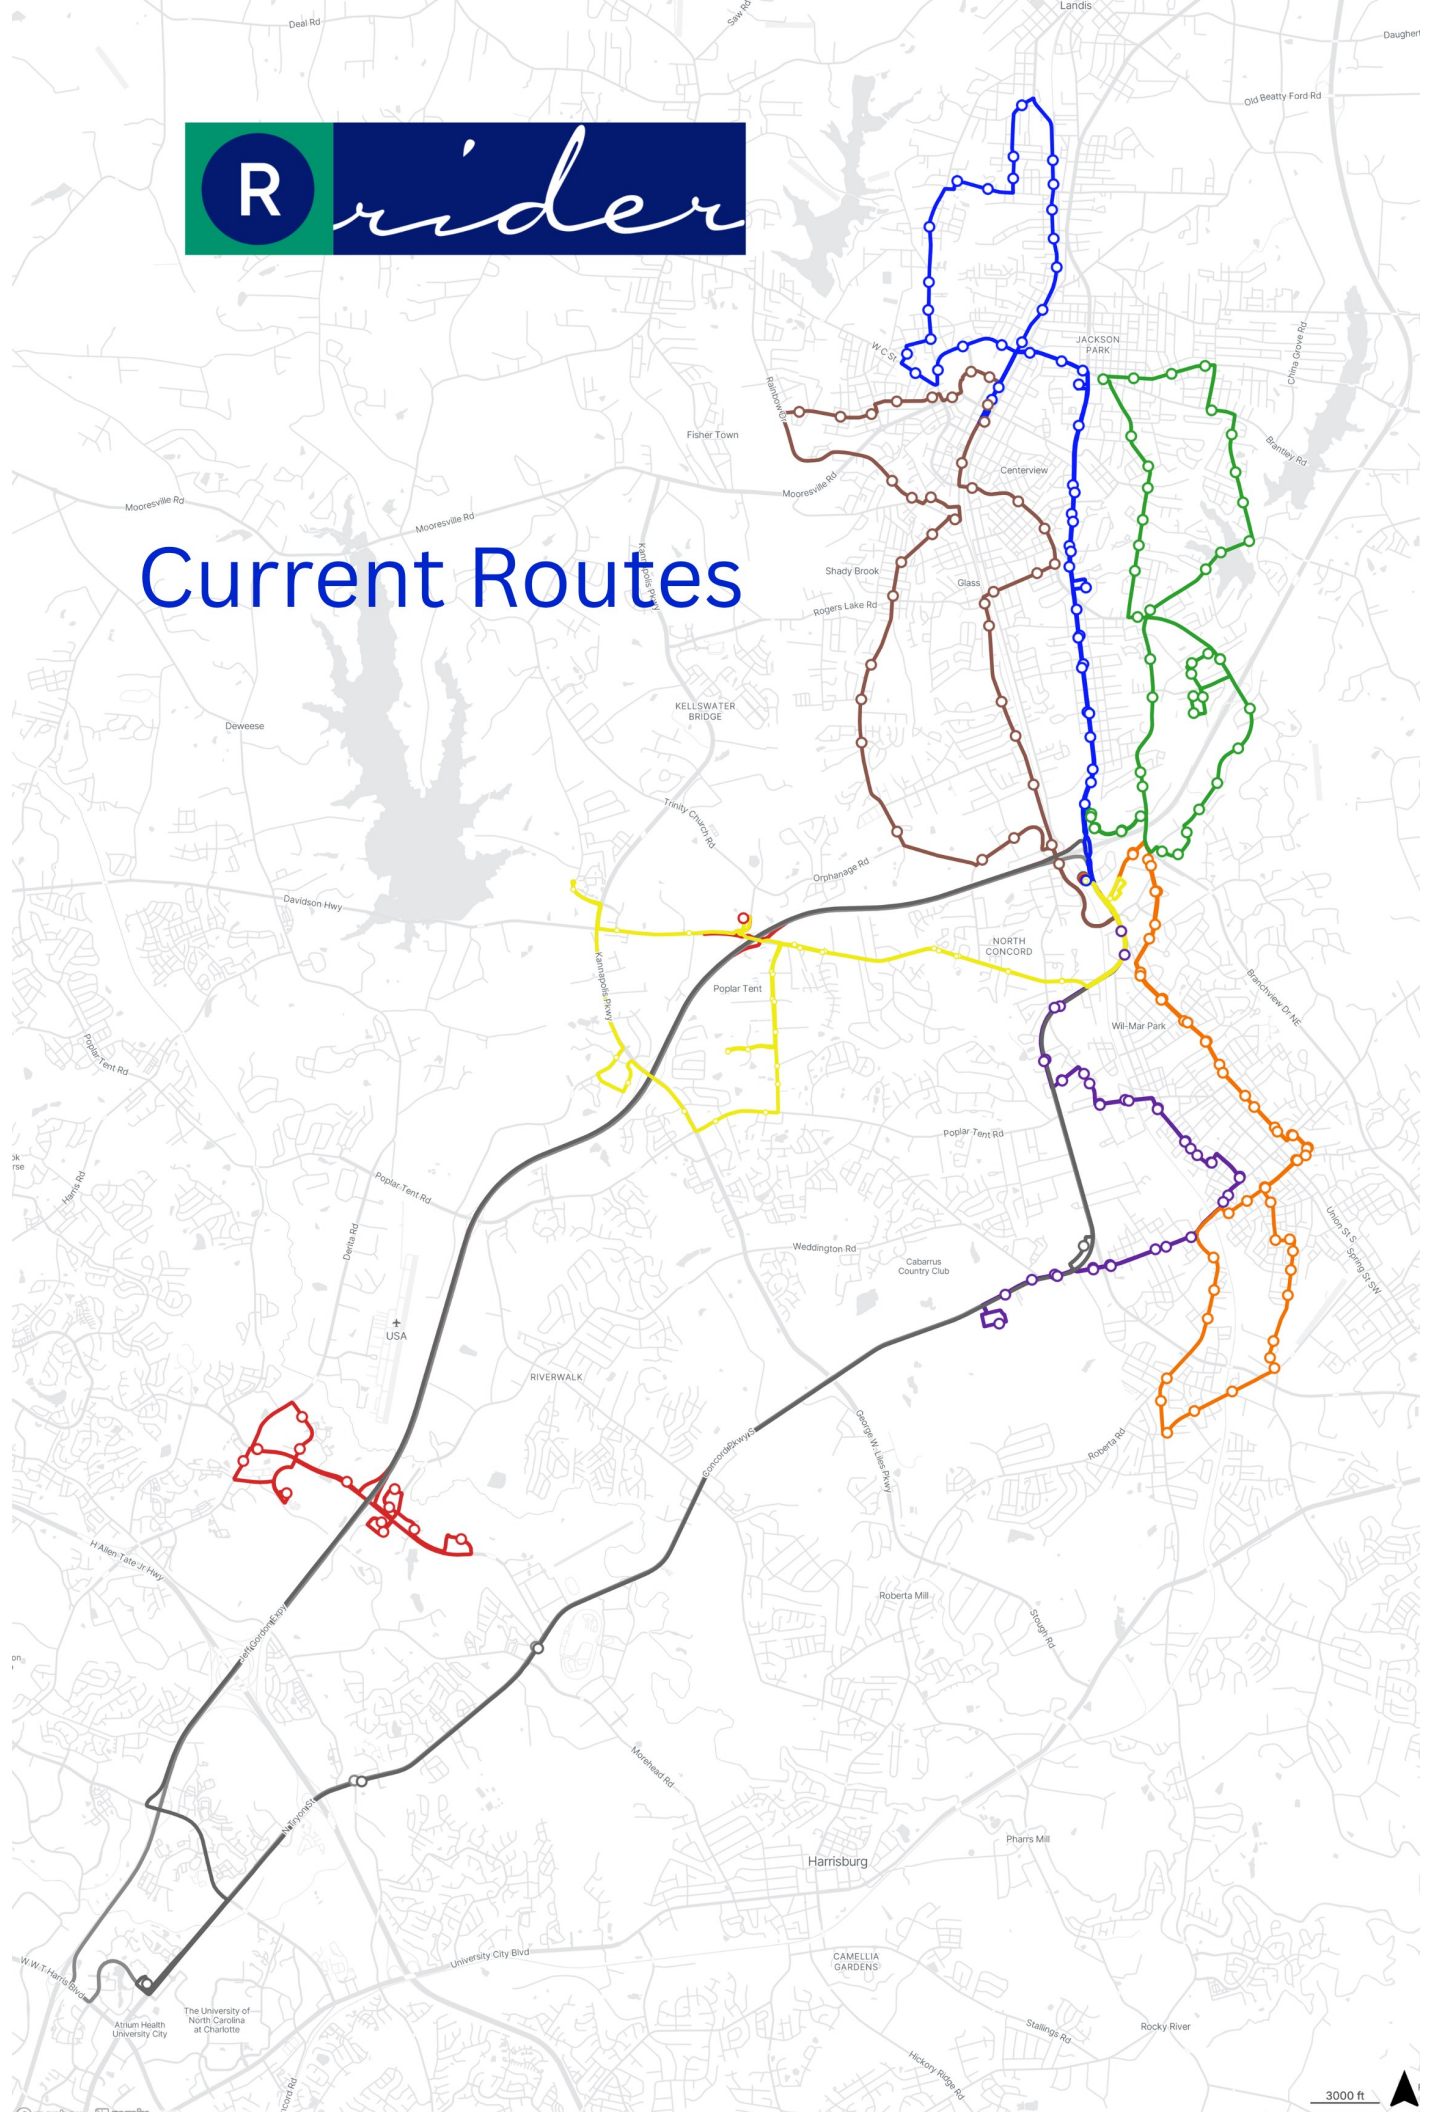

Current Routes

Proposed Weekday Routes

Proposed Weekend Routes

Your paragraph text

Proposed Blue Route

	Transfer wait time	Blue Route	Other Routes	Transfer wait time
		5:30	5:30	
	+45	6:45	6:30	+15
			7:30	+30
	+30	8:00	8:30	+45
Only time the Blue will meet with all other routes.	+15	9:15	9:30	+60
	0	10:30	10:30	0
	+45	11:45	11:30	+15
	+45	1:00	12:30	+30
	+45	2:15	1:45	+30
	+45	3:30	3:00	+30
	+45	4:45	4:15	+30
			5:30	+30
	+30	6:00	6:30	+45
	+15	7:15	7:30	
		8:30	8:30	

You are unable to transfer to Blue Route after 6:30pm.

Red text is passenger wait time at the Rider Transit Center before transferring between routes.

Proposed Green Route

Stops Affected by Elimination of Weekday Service

Route	Stop Description
Brown	Kannapolis Hwy & DMV-OB
Brown	Winecoff School Rd & Shady Lane Ave
Brown	Winecoff School Rd & Orphanage Rd
Brown	Oakwood Ave & Orphanage Cir
Brown	Oakwood Ave & Lantern Way
Brown	Oakwood Ave & Sunset Dr
Brown	Oakwood Ave & The Kannapolis Middle School
Brown	Oakwood Ave & Rogers Lake Rd
Brown	Richard Ave & Beechwood St
Brown	Richard Ave & Cabarrus Arms Apts
Brown	Bethpage Rd & Aileen Ave
Brown	Leonard Ave & Bell St
Brown	Pine St & Ridge Apts
Brown	Pine St & Key West Ave
Brown	Pine St & Needles Ct
Brown	Juniper St & Jasmine Ave
Brown	S Main St & West F St
Brown	Dale Earnhardt Blvd & Kannapolis Post Office
Brown	Dale Earnhardt Blvd & Ford St
Brown	Dale Earnhardt Blvd & Chrysler St
Brown	Dale Earnhardt Blvd & Rogers Lake Rd
Brown	Rogers Lake Rd & Bel Aire Ave
Brown	Rogers Lake Rd & S Ridge Ave
Brown	S Main St & Triage St
Brown	S Main St & Fredrick Ave
Brown	S Main St & Briarcliff Dr
Brown	S Main St & Springway Dr
Brown	S Main St & Easy St
Brown	Kannapolis Hwy & DMV - Inbound
Blue	Rt 29 & Dale Earnhardt Blv
Blue	DSS
Blue	Rt 29 & Delane St
Blue	Rt 29 & Sweet Gum St
Blue	Rt 29 & Smith St (Outbound)
Blue	MLK Jr Ave & Denver St
Blue	A.L. Brown High School
Blue	MLK Jr Ave & Ridge Ave