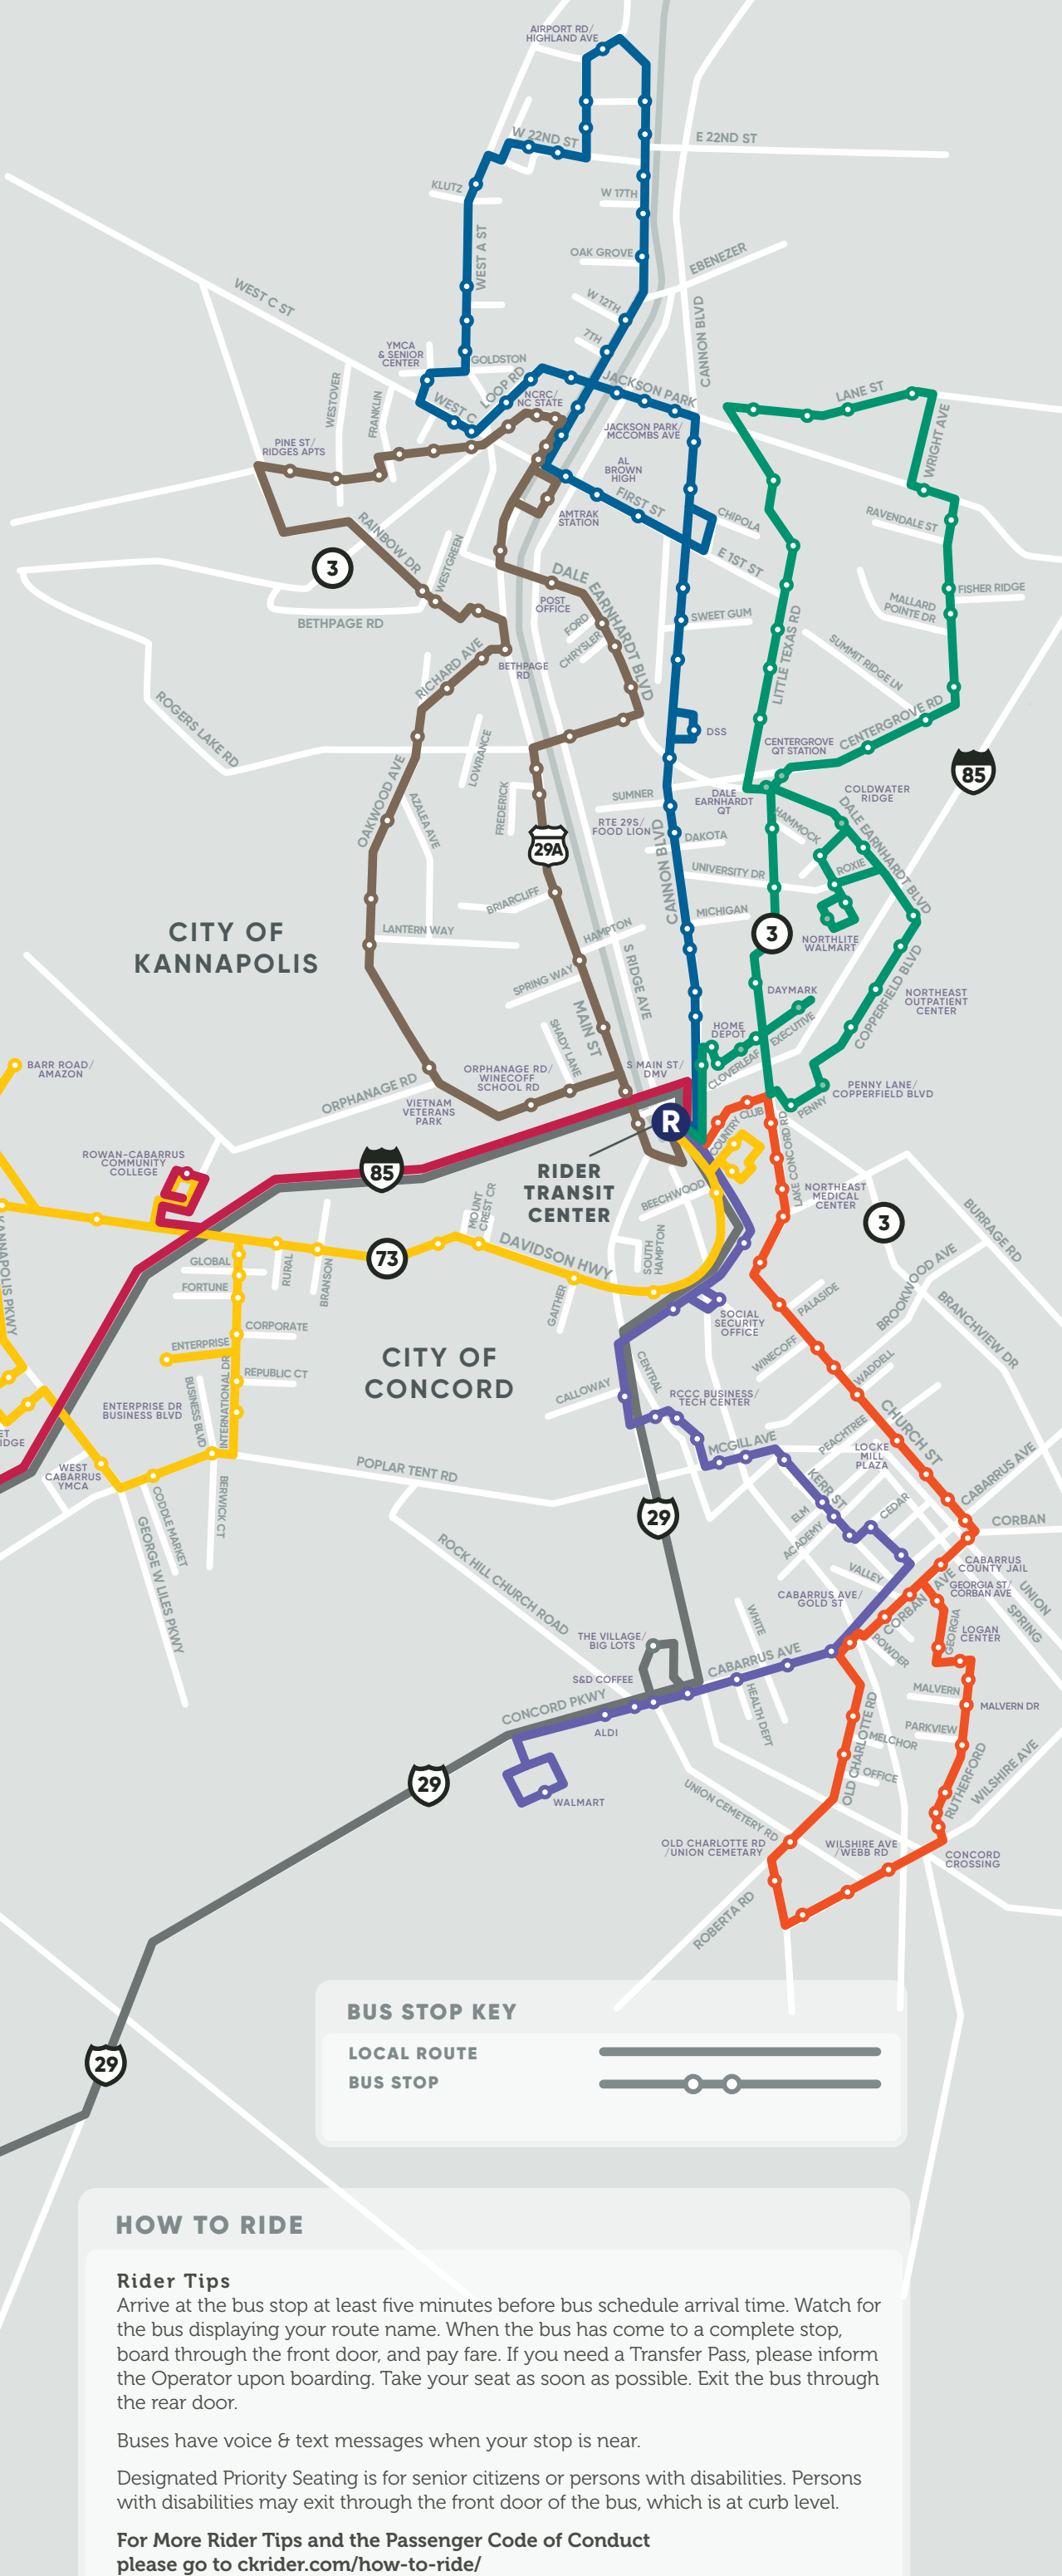

# Rider

## BUS ROUTES

- 1 BLUE ROUTE**  
DSS, AL Brown High School, Amtrak Station, Airport Rd/Highland Ave, YMCA/Senior Center, Jackson Park/McCombs Ave, Rt 29S/Food Lion
- 2 GREEN ROUTE**  
Home Depot, Daymark, Penny Lane/Copperfield Blvd, Coldwater Ridge, Northlite Walmart, Dale Earnhardt Blvd/QT Station and Centergrove Rd/QT Station
- 3 ORANGE ROUTE**  
Carolina Mall/Starbucks, Northeast Medical Center, Malvern Dr, Wilshire Ave/Webb Rd, Old Charlotte Rd/Union Cemetery Rd and Georgia St/Corban Ave
- 4 PURPLE ROUTE**  
RCCC Business/Technology Center, Cabarrus Ave/Gold St, Walmart, Cabarrus Ave/Valley St and Social Security Office
- 5 YELLOW ROUTE**  
Enterprise Dr/Business Blvd, Rowan-Cabarrus Community College, Target/Afton Ridge, International Dr and Carolina Mall/Starbucks
- 6 RED ROUTE**  
Walmart, AMC Concord Mills, Embassy Suites, Gateway Lane 2 and RCCC
- 7 BROWN ROUTE**  
Orphanage Rd/Winecoff School Rd, Bethpage Rd, Pine St/Ridges Apts, NCRC/NC State, Amtrak Station, Post Office and S Main St/DMV
- CCX CONCORD CHARLOTTE EXPRESS**  
The Village/Big Lots, Charlotte Motor Speedway, N. Tryon/Pavilion Blvd and JW Clay Lynx Station

\*NO Weekend Service to: Social Security Office and Daymark

**BUS STOP KEY**

LOCAL ROUTE

BUS STOP

**HOW TO RIDE**

**Rider Tips**  
Arrive at the bus stop at least five minutes before bus schedule arrival time. Watch for the bus displaying your route name. When the bus has come to a complete stop, board through the front door, and pay fare. If you need a Transfer Pass, please inform the Operator upon boarding. Take your seat as soon as possible. Exit the bus through the rear door.

**For More Rider Tips and the Passenger Code of Conduct please go to [ckrider.com/how-to-ride/](http://ckrider.com/how-to-ride/)**

**JW CLAY LYNX RAIL STATION [TO CHARLOTTE]**